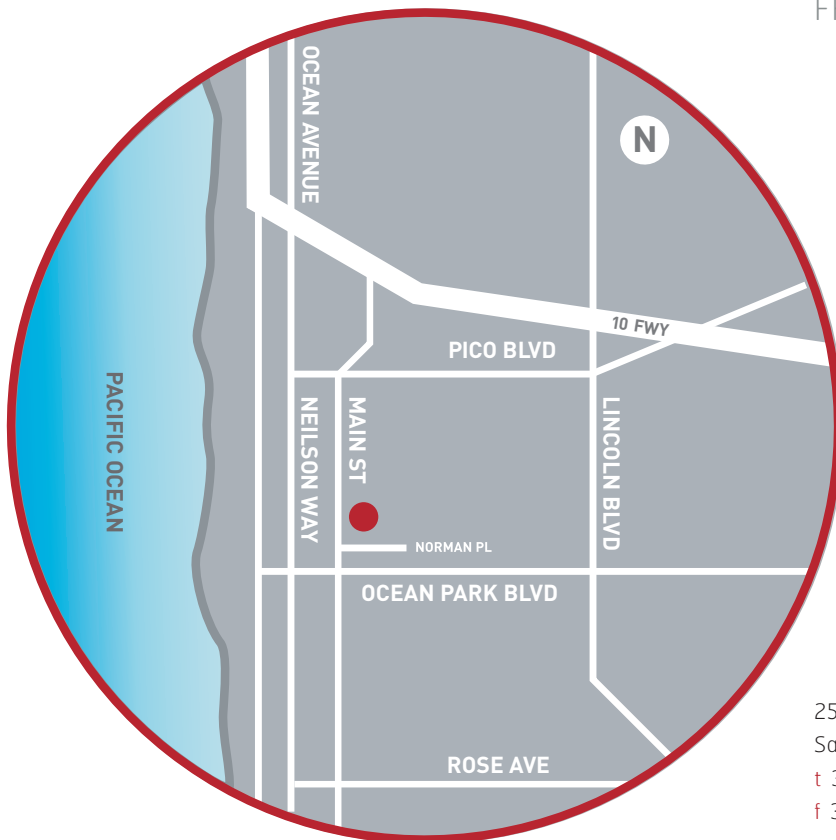

FROM THE EAST

Take 10 WEST towards Santa Monica
Exit Lincoln Blvd.
Left on Lincoln Blvd.
At the 5th stop light
Make a right on Ocean Park Blvd.
Right on Main Street
Make an immediate right on Norman Place
Park at meters next to library
Walk inside the galleria of 2525 Main Street
Take the elevator to the second floor

FROM DOWNTOWN LOS ANGELES

Take 110 SOUTH (Harbor Freeway)
Then follow directions FROM THE EAST

FROM ORANGE COUNTY

Take 405 NORTH
Then follow directions FROM THE EAST

FROM BURBANK/SAN FERNANDO VALLEY

Take 134 WEST
Take 101 NORTH
Take 405 SOUTH
Then follow directions FROM THE EAST

FROM LAX

Take Sepulveda Blvd./Lincoln Blvd.
Continue to go 6.8 miles on Lincoln Blvd.
Turn left on Ocean Park Blvd.
Turn right on Main Street
Make an immediate right on Norman Place
Park at meters next to library
Walk inside the galleria of 2525 Main Street
Take the elevator to the second floor